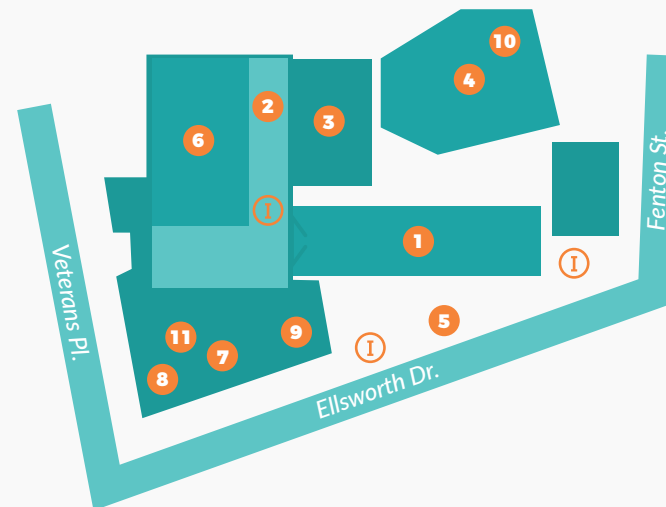

SPRING ROOM

- KID Museum - Coding Jams

ELLSWORTH ROOM

- KID Museum - KIDtalks

STREET

- KID Museum - Welcome & Information
- Teen Blacksmith - Backyard Blacksmith
- Thrively/Activity Rocket - Innovator Bookmarks
- Richard Montgomery's Science National Honor Society - Slimy Science
- Friends of Peirce Mill - A Machine for the 21st Century
- Montgomery County Public Libraries - Libraries Rock!
- Science, Naturally! - Have We Got a Mystery for You
- Washington Episcopal School - Build a Terrarium
- Pop-ups to Pop in! - Recycled & Found Material Mosaic
- HoloTats
- Kieran Waterman - RC Model Aviation
- SoaPen Inc.
- Museum of Science, Boston - Informal Engineering & Computer Science Learning
- CKC Farming - Flower Petal Watercolors

FESTIVAL MAP

LEGEND

- | | |
|------------------|-----------------------------|
| 1 Plaza Walkway | 8 Spring Room |
| 2 Atrium | 9 Fenton Room (Upper Level) |
| 3 The Porch | 10 Outdoor Stage |
| 4 Pavilion | 11 Indoor Stage |
| 5 Street | I Information |
| 6 Great Hall | |
| 7 Ellsworth Room | |